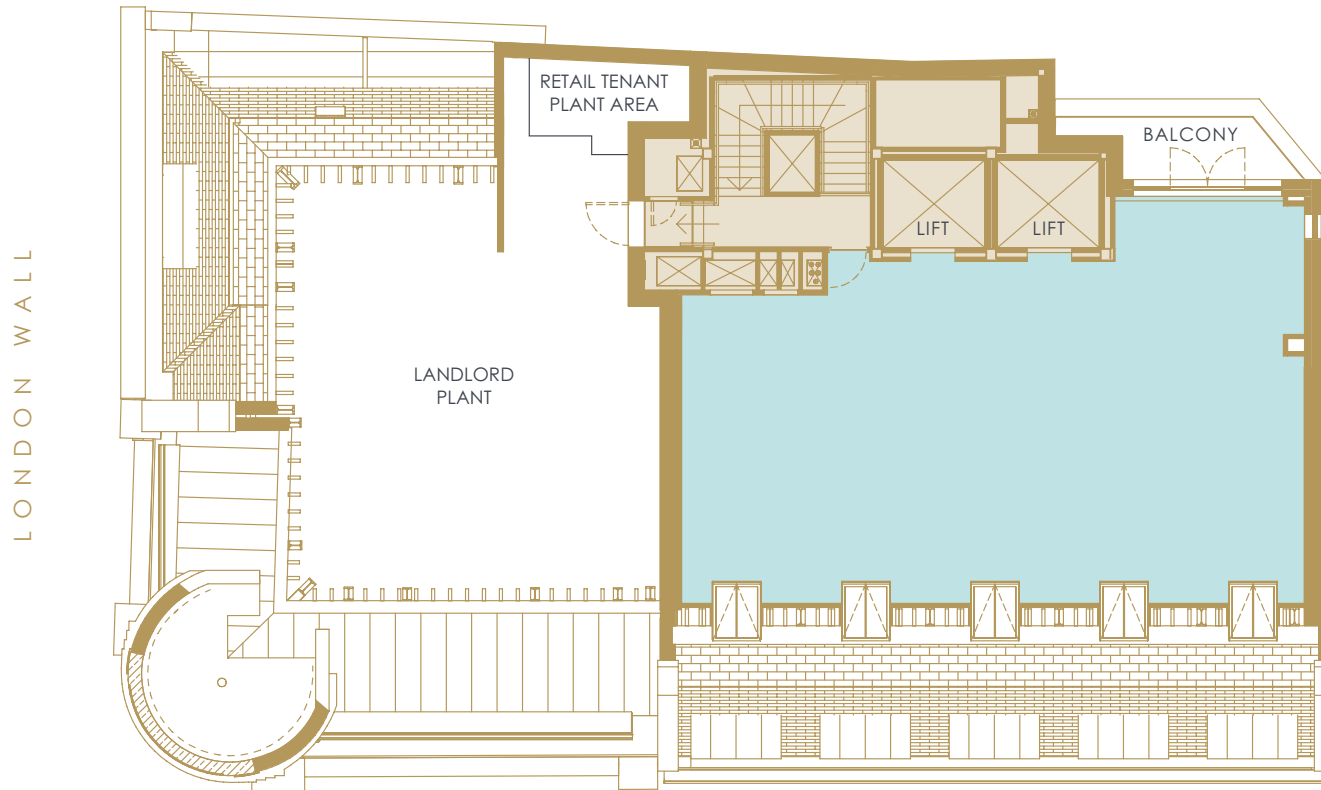

SIXTY
MOORGATE

SEVENTH FLOOR PLAN

170 SQ M / 1,829 SQ FT

Plans not to scale. For identification purposes only.

MOORGATE